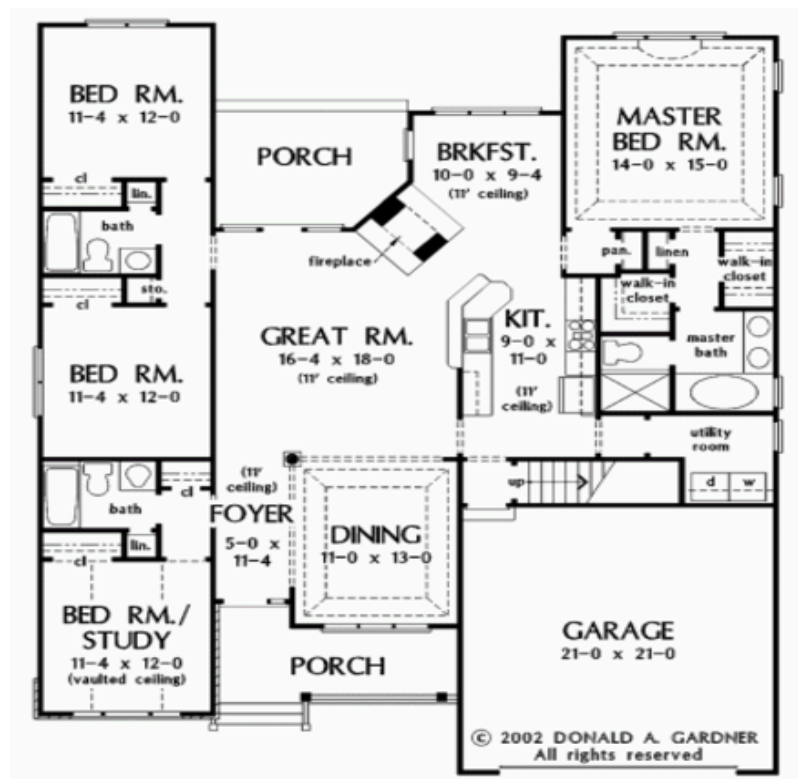

**** Unfinished Basement**** Square Feet Heated: 1952

First Floor

Special Features Include:

- Split Bedrooms
- Fireplace
- Formal Dining Room
- Great Room
- Laundry Room Main
- Master Suit-Main Floor
- Rear Deck
- 4 Bedrooms / Study