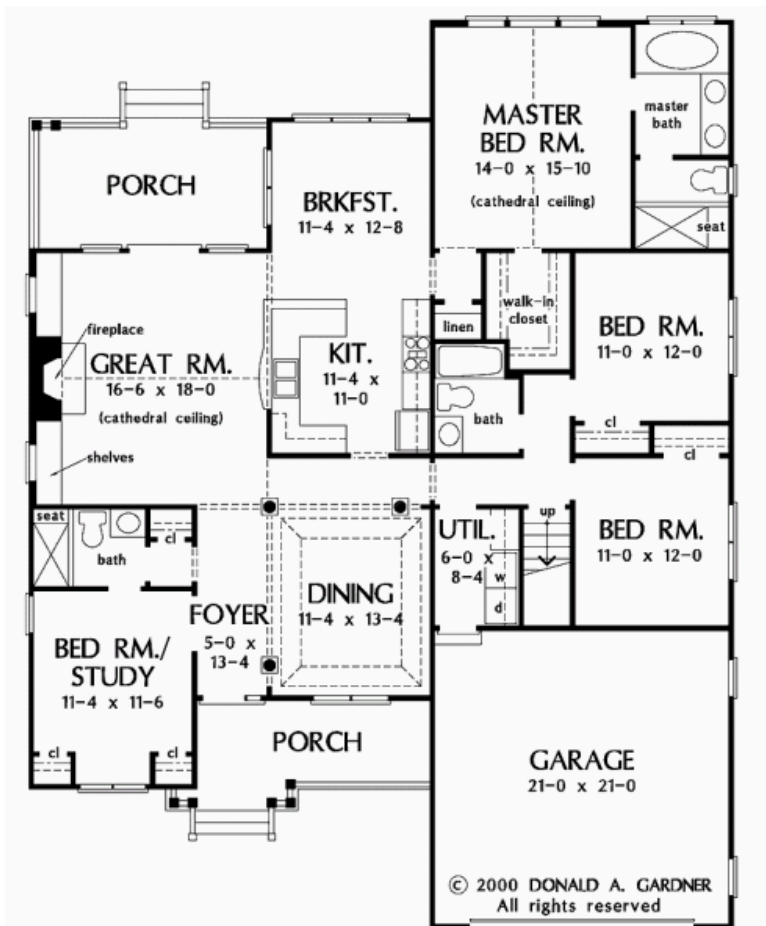

Unfinished Basement** Square Feet Heated: 2031

First Floor

Special Features Include:

- Formal Dining Room
- Fireplace
- 4 Bedrooms / Study
- Great Room
- Laundry Room Main
- Breakfast Room
- Rear Deck
- 3 full baths
- Lot size over half an acre