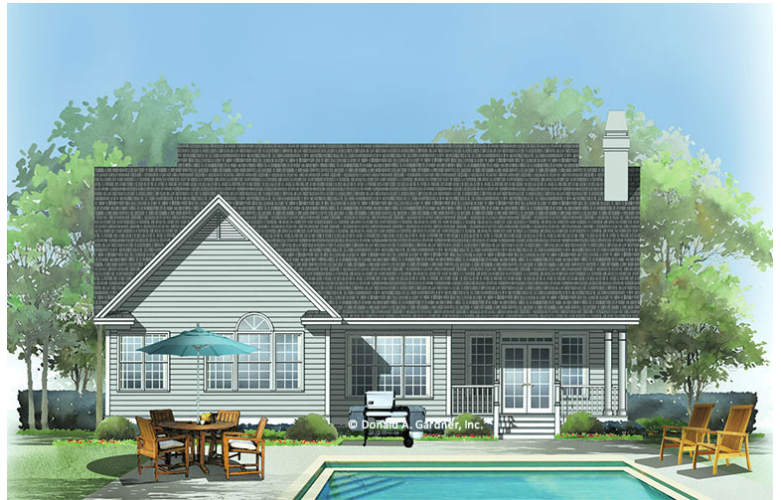

Unfinished Basement** Square Feet Heated: 2031

First Floor

Special Features Include:

- Formal Dining Room
- Fireplace
- 4 Bedrooms / Study
- Great Room
- Laundry Room Main
- Breakfast Room
- Rear Deck
- 3 full baths
- Lot size over half an acre

Rear

About “Meridale”

Enjoy the many conveniences in this great location in North Mecklenburg County. Near Transportation, Great Public Schools, UNC Charlotte, Shopping & Entertainment. You will have your choice of great golf at Reed Creek or Highland Creek. Also enjoy neighborhood amenities such as pool; cabana and a neighborhood play ground.